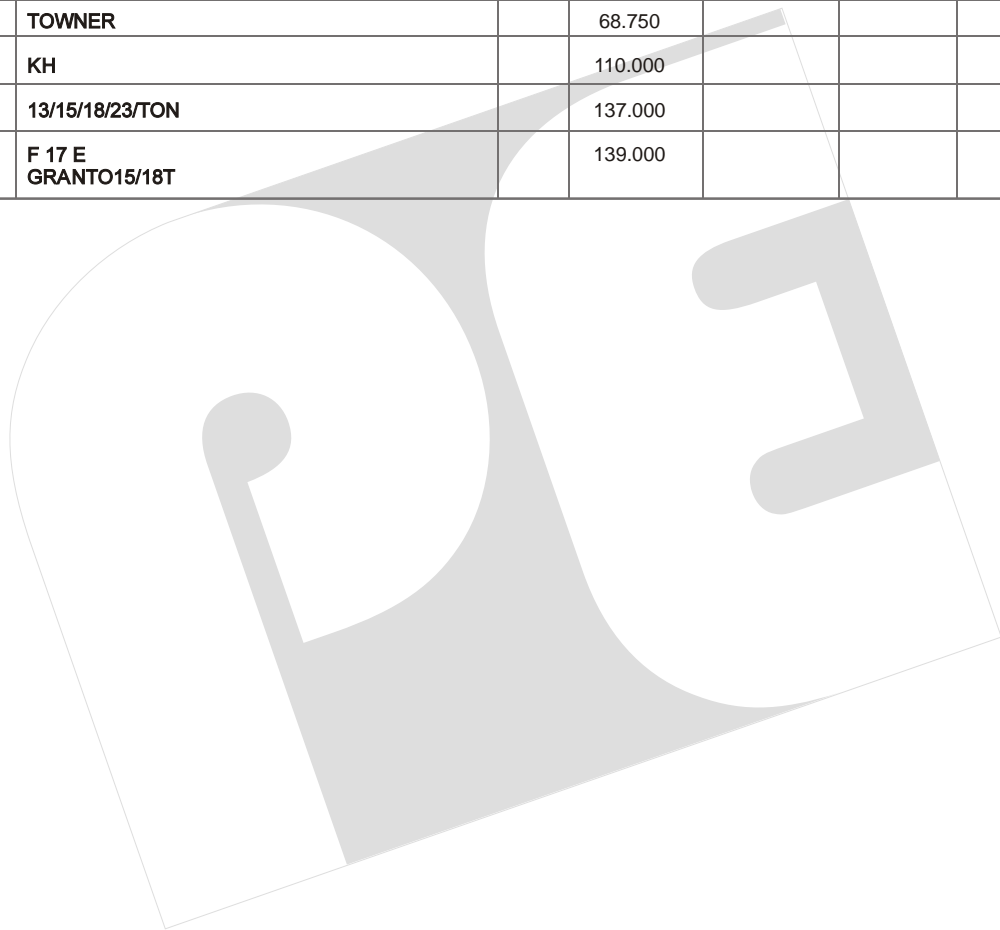

S.NO.	REF. NO	MODEL AND DESCRIPTION	CYL	BORE (IN MM)	AE REF. NO.	MAHLE REF. NO.	KS REF. NO.	OE REF. NO.
ARO								
1	ARO/001	XD 3 TP R 4 Diesel, 2498 cm ³ , 67 kW (91 PS) 21.5:1 Turbo LLK Application, 24	4	94.000		039 WV 30		
2	ARO/002	L 27 D R 4 Diesel, 2498 cm ³ , 53 kW (72 PS) 23:1 Application, 240, 243, 244 XD 3 P R 4 Diesel, 2498 cm ³ , 51,5-56 kW (70-76 PS) 23:1 Application, 240, 243, 244	4 4	94.000		039 WV 30		

ASIA								
1	AS/001	TOWNER		68.750				
2	AS/002	KH		110.000				
3	AS/003	13/15/18/23/TON		137.000				
4	AS/004	F 17 E GRANTO15/18T		139.000				

This document was created with Win2PDF available at <http://www.win2pdf.com>.
The unregistered version of Win2PDF is for evaluation or non-commercial use only.
This page will not be added after purchasing Win2PDF.